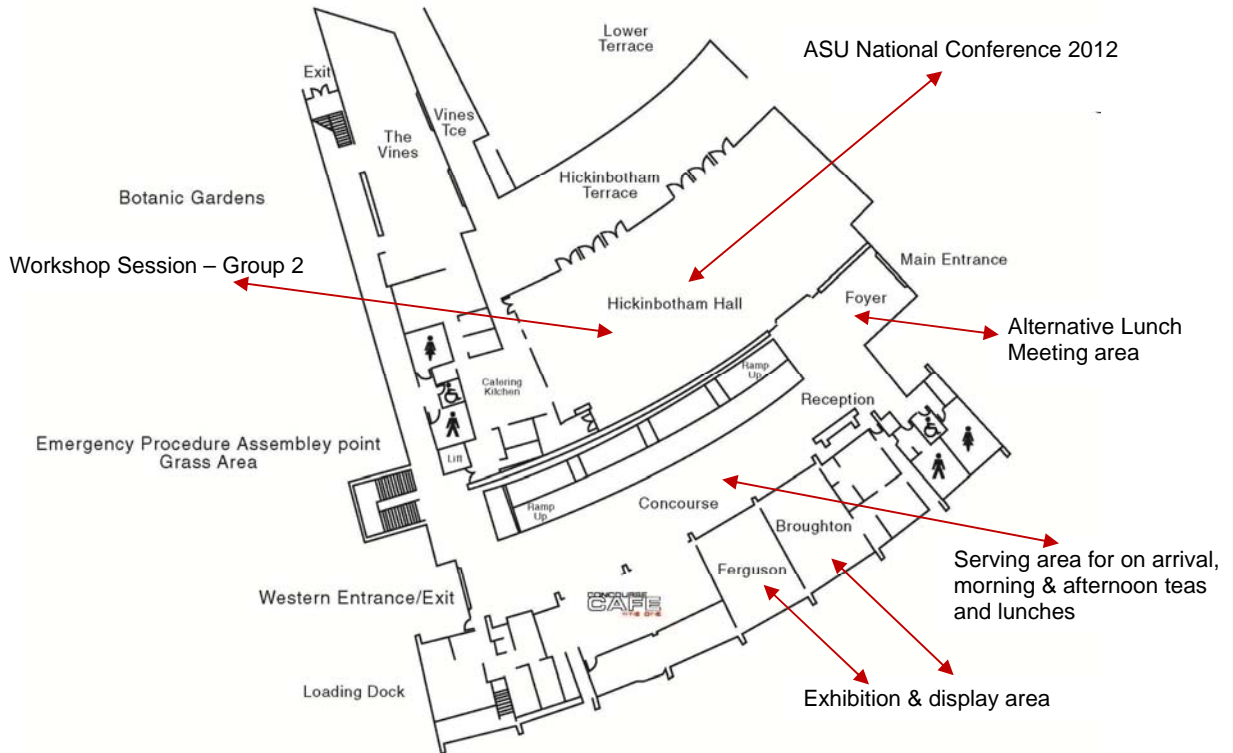

ASU National Conference 2012 Venue Floor Plan

26-28 November, 2012 • National Wine Centre of Australia - Adelaide

Lower Level – National Wine Centre of Australia

Level One – National Wine Centre of Australia